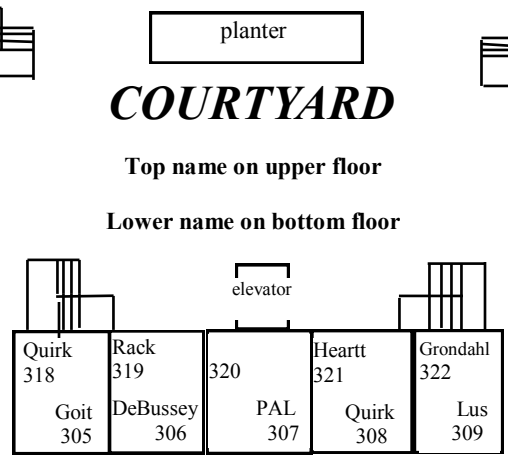

Track and Field

P.E. Blacktop

Teachers by Room #

- 401 Psych/Sp Path
- 402 Summers
- 403 Counseling
- 404 Rennie
- 405 ACTIVATE
- 406 CSI
- 407 PE Room

SHORECLIFFS MIDDLE SCHOOL

240 Via Socorro

San Clemente, CA 92672

949-498-1660

Brown
339

Starr
338

Abedi
337

Shreves
336

Reames 330	Blair 331	Morales 332	ASB 333

R R	Sileci 327	England 328	Moulton 329

Cage	RR

R
R

Library	Lab 334

3
3
5

Parking Lot

Parking Lot

August, 2009